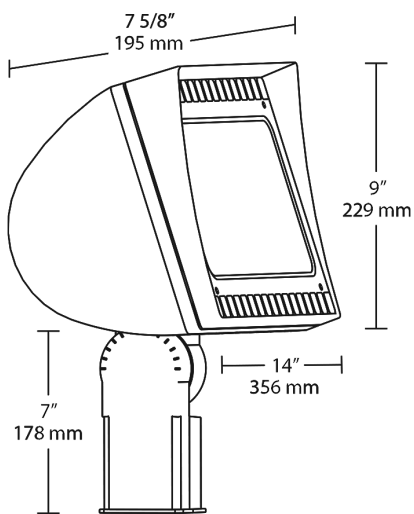

Technical Specifications (continued)

Construction

Housing:

Die-cast aluminum housing and door frame

Mounting:

Heavy-duty slipfitter for 2 3/8"OD pipe

Finish:

Formulated for high durability and long-lasting color

Other

Equivalency:

Equivalent to 400W Metal Halide

Warranty:

RAB warrants that our LED products will be free from defects in materials and workmanship for a period of five (5) years from the date of delivery to the end user, including coverage of light output, color stability, driver performance and fixture finish. RAB's warranty is subject to all terms and conditions found at rablighting.com/warranty.

Buy American Act Compliance:

RAB values USA manufacturing! Upon request, RAB may be able to manufacture this product to be compliant with the Buy American Act (BAA). Please contact customer service to request a quote for the product to be made BAA compliant.

Dimensions

Features

- 66% energy cost savings vs. HID
- NEMA Type - 6H x 6V
- "Air-Flow" technology heat dissipation
- 100,000-hour LED lifespan
- 5-Year, No-Compromise Warranty