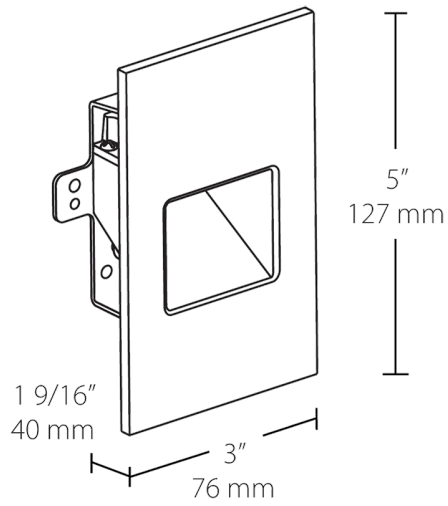

Dimensions

Features

- Easy installation into a recessed 2" x 4" job
- Deep regress of light source eliminates glare
- Concealed hardware for a clean, sophisticated look
- Suitable for both indoor and outdoor use
- 5 year warranty