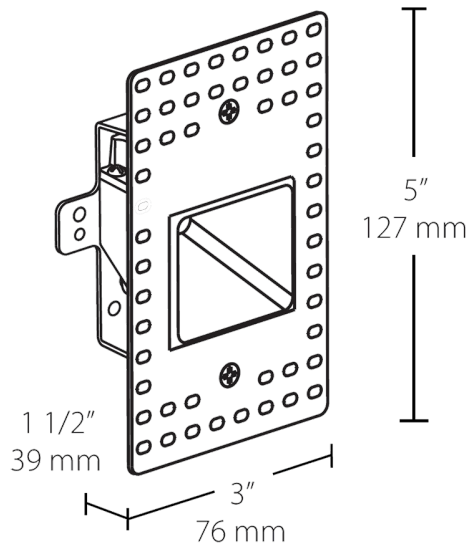

Lifespan:

100,000-hour LED lifespan based on IES LM-80 results and TM-21 calculations.

Other

Trim:

1/2" Trim

Mounting:

Recessed junction box. Vertical models.

Warranty:

Dimensions

Features

- Easy installation into a recessed 2" x 4" job
- Deep regress of light source eliminates glare
- Concealed hardware for a clean, sophisticated look
- Suitable for both indoor and outdoor use
- 5 year warranty