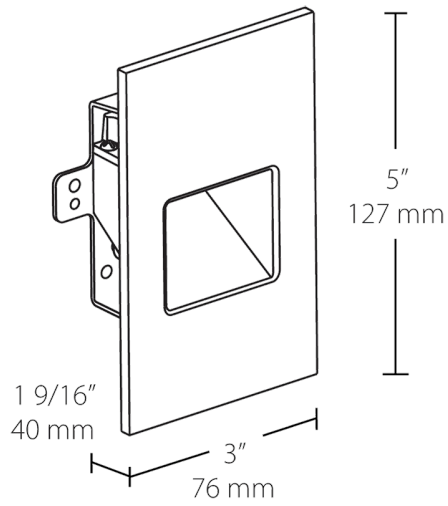

**Lifespan:**

100,000-hour LED lifespan based on IES LM-80 results and TM-21 calculations.

**Other**

**Trim:**

1/2" Trim

**Mounting:**

Recessed junction box. Vertical models.

**Warranty:**

## Dimensions