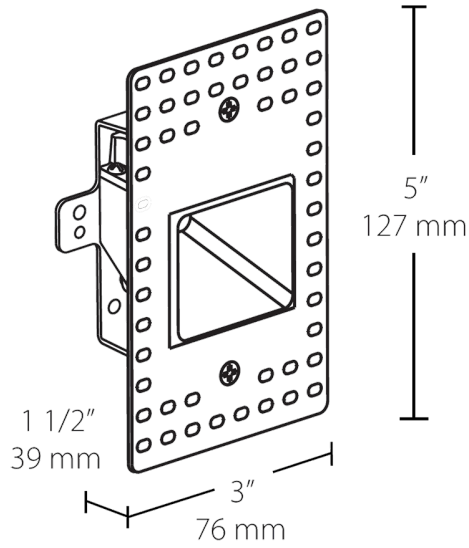

Lifespan:

100,000-hour LED lifespan based on IES LM-80 results and TM-21 calculations.

Other

Trim:

1/2" Trim

Mounting:

Recessed junction box. Vertical models.

Warranty:

Dimensions

Features

- Easy installation into a recessed 2" x 4" job
- Deep regress of light source eliminates glare
- Concealed hardware for a clean, sophisticated look
- Suitable for both indoor and outdoor use
- 5 year warranty