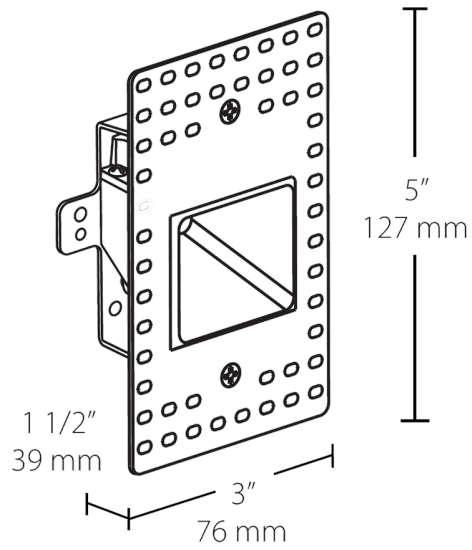

Lifespan:

100,000-hour LED lifespan based on IES LM-80 results and TM-21 calculations.

Other

Trim:

1/2" Trim

Mounting:

Recessed junction box. Vertical models.

Warranty:

Dimensions

Features

- Easy installation into a recessed 2" x 4" job
- Deep regress of light source eliminates glare
- Concealed hardware for a clean, sophisticated look
- Suitable for both indoor and outdoor use
- 5 year warranty