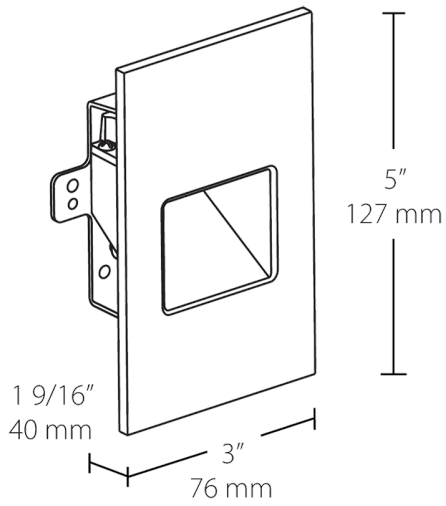

**Lifespan:**

100,000-hour LED lifespan based on IES LM-80 results and TM-21 calculations.

**Other**

**Trim:**

1/2" Trim

**Mounting:**

Recessed junction box. Vertical models.

**Warranty:**

## Dimensions