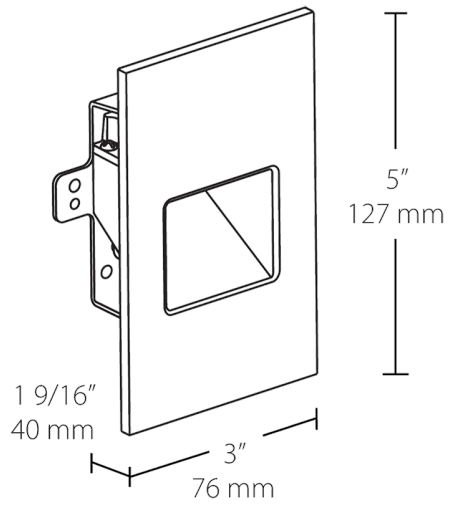

Dimensions

Features

- Easy installation into a recessed 2" x 4" job
- Deep regress of light source eliminates glare
- Concealed hardware for a clean, sophisticated look
- Suitable for both indoor and outdoor use
- 5 year warranty