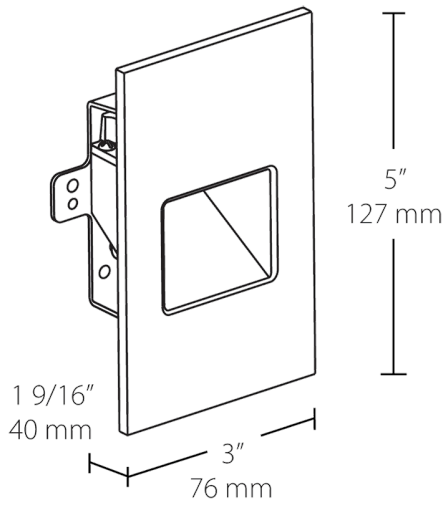

Lifespan:

100,000-hour LED lifespan based on IES LM-80 results and TM-21 calculations.

Other

Trim:

1/2" Trim

Mounting:

Recessed junction box. Vertical models.

Warranty:

Dimensions

Features

- Easy installation into a recessed 2" x 4" job
- Deep regress of light source eliminates glare
- Concealed hardware for a clean, sophisticated look
- Suitable for both indoor and outdoor use
- 5 year warranty