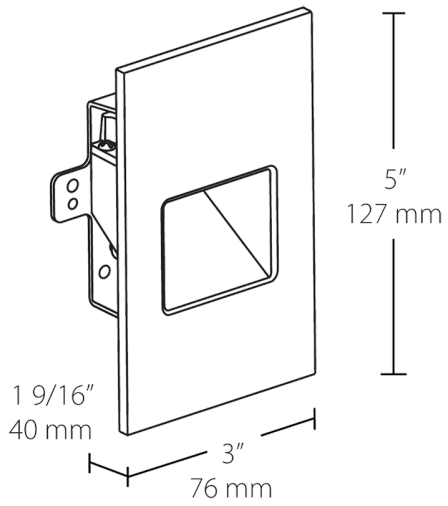

**Lifespan:**

100,000-hour LED lifespan based on IES LM-80 results and TM-21 calculations.

**Other**

**Trim:**

1/2" Trim

**Mounting:**

Recessed junction box. Vertical models.

**Warranty:**

## Dimensions