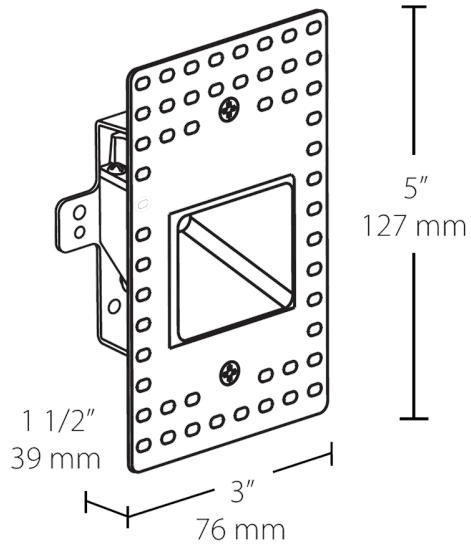

Lifespan:

100,000-hour LED lifespan based on IES LM-80 results and TM-21 calculations.

Other

Trim:

1/2" Trim

Mounting:

Recessed junction box. Vertical models.

Warranty:

Dimensions

Features

- Easy installation into a recessed 2" x 4" job
- Deep regress of light source eliminates glare
- Concealed hardware for a clean, sophisticated look
- Suitable for both indoor and outdoor use
- 5 year warranty