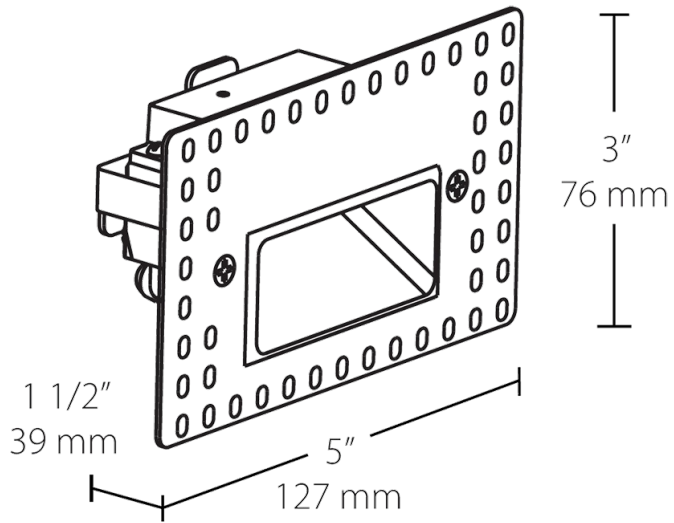

**Lifespan:**

100,000-hour LED lifespan based on IES LM-80 results and TM-21 calculations.

**Other**

**Trim:**

1/2" Trim

**Mounting:**

Recessed junction box. Horizontal models.

**Warranty:**

## Dimensions