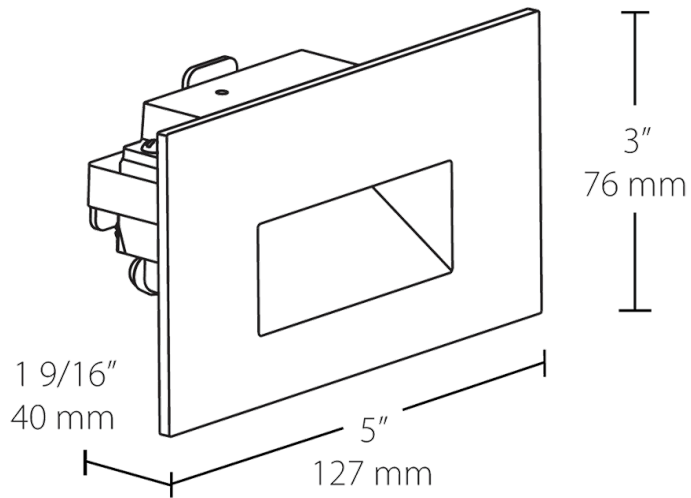

Dimensions

Features

- Easy installation into a recessed 2" x 4" job
- Deep regress of light source eliminates glare
- Concealed hardware for a clean, sophisticated look
- Suitable for both indoor and outdoor use
- 5 year warranty