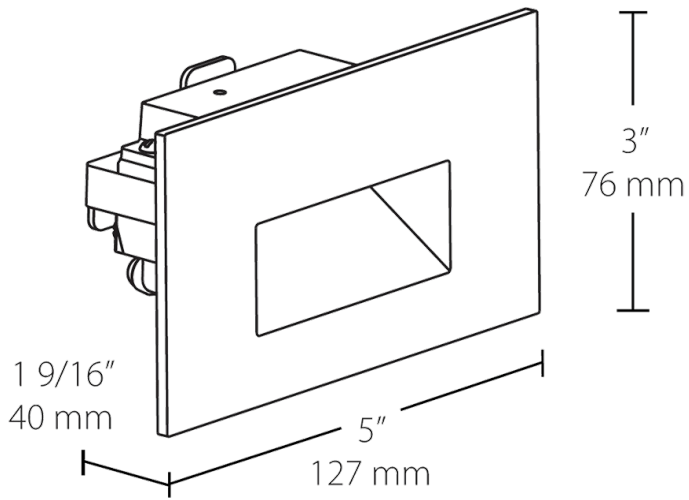

Dimensions

Features

- Easy installation into a recessed 2" x 4" job
- Deep regress of light source eliminates glare
- Concealed hardware for a clean, sophisticated look
- Suitable for both indoor and outdoor use
- 5 year warranty