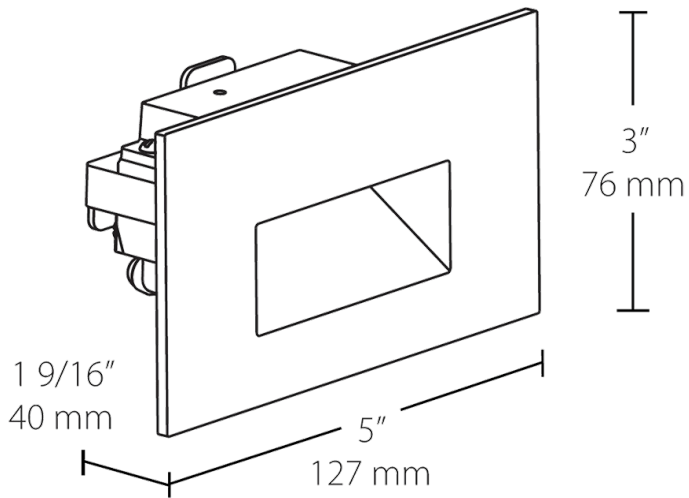

Dimensions

Features

- Easy installation into a recessed 2" x 4" job
- Deep regress of light source eliminates glare
- Concealed hardware for a clean, sophisticated look
- Suitable for both indoor and outdoor use
- 5 year warranty