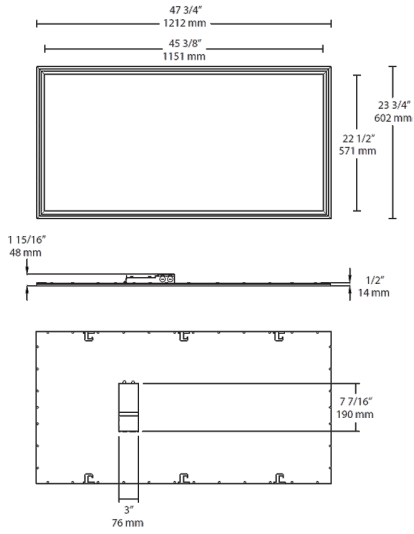

Dimensions

Features

Perfect for shallow plenums

Even and diffuse ambient illumination, ideal for spaces where glare-free lighting is required

0-10V dimmable driver, standard

Ordering Matrix

Family	Size	Watts	Color Temp	Dimming	Lightcloud
EZPAN	2X4	50	Y	/D10	
	2X4 = 2' x 4'	40 = 40W 50 = 50W	Y = 3000K (Warm) YN = 3500K (Warm Neutral) N = 4000K (Neutral) Blank = 5000K (Cool)	/D10 = Dimmable	Blank = No Lightcloud /LC = Lightcloud