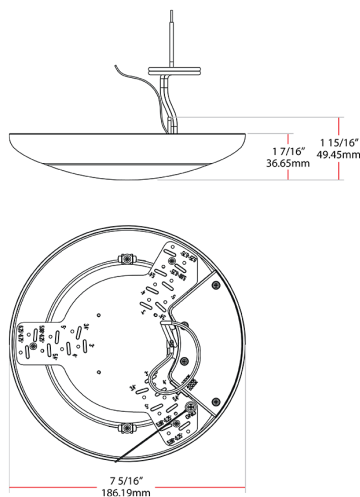

Technical Specifications (continued)

Construction

Size:

6"

Shape:

Round

Finish:

White

DLS0060(DSK6R119FA120WS)

Dimensions

Features

Low profile back-lit design

Durable thermoplastic housing with frosted lens

New construction or retrofit applications

Installs on standard junction boxes

DSK4 3"/4" DSK6 3"/4"/5"/6" junction boxes