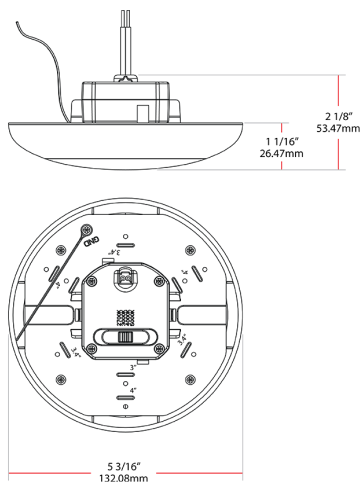

### Construction

**Size:**

4"

**Shape:**

Round

**Finish:**

White

**Base Type:**

## Dimensions