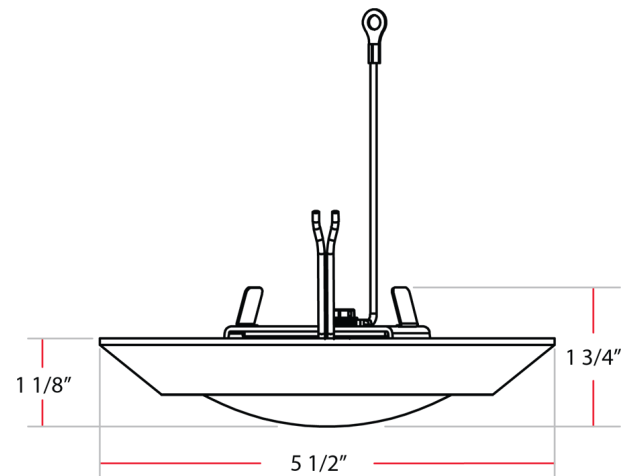

Case and Pallet Dimensions

	QTY	LENGTH	WIDTH	HEIGHT
CASE	6	12.72	8.27	6.97
PALLET	576	6.1	2.56	42.6

Dimension

Features

- Low profile driverless design sits just 1" below ceiling
- Robust aluminum housing has high quality weight and feel
- New construction or retrofit applications
- Simple and quick installation with snap in mounting bracket
- Suitable for wet locations
- Dimmable down to 5% on compatible dimmers
- Suitable for use in closets
- 5-Year, No-Compromise Warranty