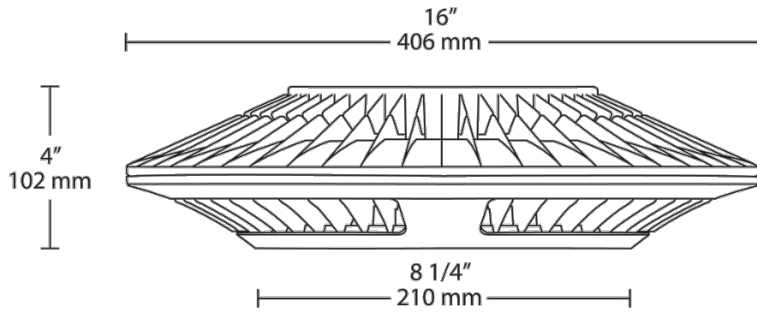

B2 U1 G1

Photometrics:

IES file is available for 33% light level for Bi-Levels by contacting the RAB Lighting Design department.

CLED78YBBW/BL

Dimensions

Features

- High output ceiling light
- Precision optics deliver uniform light distribution
- 100,000-hour LED lifespan
- 5-year warranty