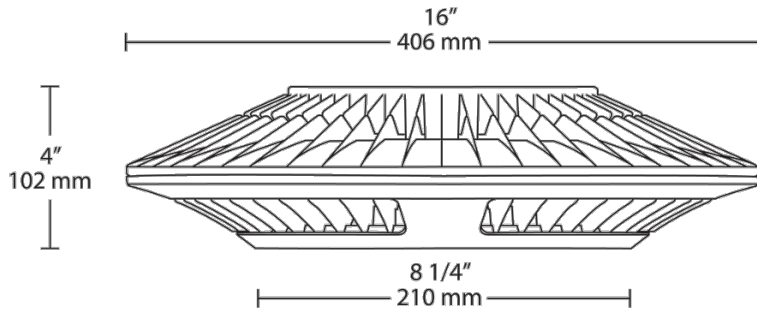

BUG Rating:

B2 U1 G1

Photometrics:

IES file is available for 33% light level for Bi-Levels by contacting the RAB Lighting Design department.

CLED78NBB/BL

Dimensions

Features

- High output ceiling light
- Precision optics deliver uniform light distribution
- 100,000-hour LED lifespan
- 5-year warranty