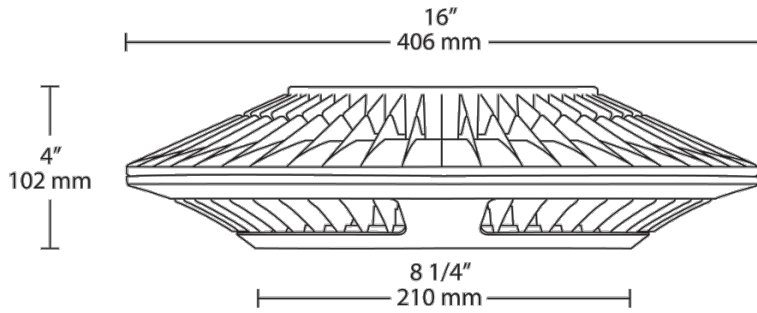

BUG Rating:

B2 U1 G1

Photometrics:

IES file is available for 33% light level for Bi-Levels by contacting the RAB Lighting Design department.

CLED78BB/BL

Dimensions

Features

- High output ceiling light
- Precision optics deliver uniform light distribution
- 100,000-hour LED lifespan
- 5-year warranty