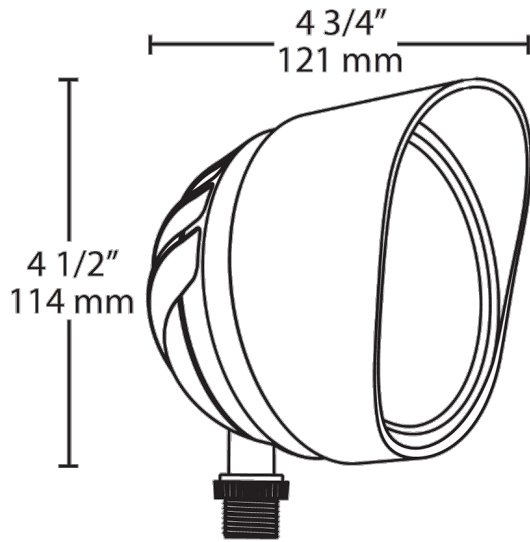

BULLET12YVG

Dimensions

Features

- 12W LED equivalent to 75W BR30/halogen/wide flood
- Mount as an uplight or downlight on a RAB Mighty Post or junction box
- Microprismatic diffusion lens for smooth and even light distribution
- 100,000-hour LED Lifespan