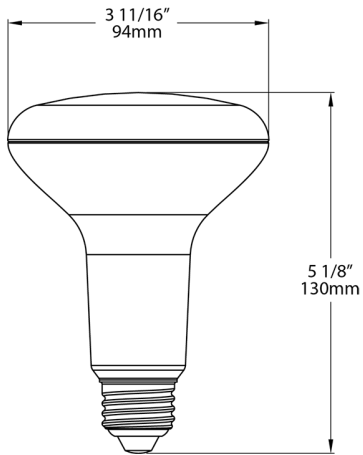

4 years

Optical

Beam Angle:

120°

Shipping Information

Case Dimensions:

11.97 x 7.99 x 6.5

Pallet Quantity of Pieces:

600

Pallet Dimensions:

47.87 x 39.96 x 38.98

Construction

MOL:

5.12"

MOD:

3.7"

Dimensions

Features

Reflectors replace incandescent and halogen BR reflector lamps

Dimmable LED with a 25,000-hour lifespan

Wide 120° beam angle is well suited for general lighting applications

90 CRI