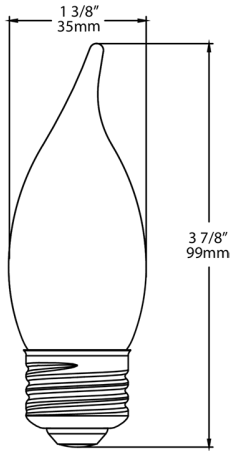

3 years

Optical

Beam Angle:

360°

Shipping Information

Case Dimensions:

6.5 x 4.92 x 5.12

Pallet Quantity of Pieces:

4452

Pallet Dimensions:

38.43 x 46.3 x 37.2

Construction

MOL:

3.9"

MOD:

1.38"

Dimensions

Features

Available in classic candle, globe, A and Edison shapes

Offered in both clear and frosted models

Lasts up to 13.7 years at 3 hours per day