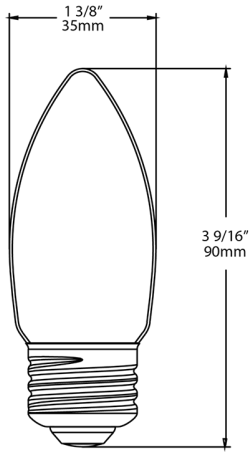

3 years

Optical

Beam Angle:

360°

Shipping Information

Case Dimensions:

6.5 x 4.92 x 4.72

Pallet Quantity of Pieces:

5088

Pallet Dimensions:

38.43 x 46.3 x 39.37

Construction

MOL:

3.54"

MOD:

1.38"

Dimensions

Features

Available in classic candle, globe, A and Edison shapes

Offered in both clear and frosted models

Lasts up to 13.7 years at 3 hours per day