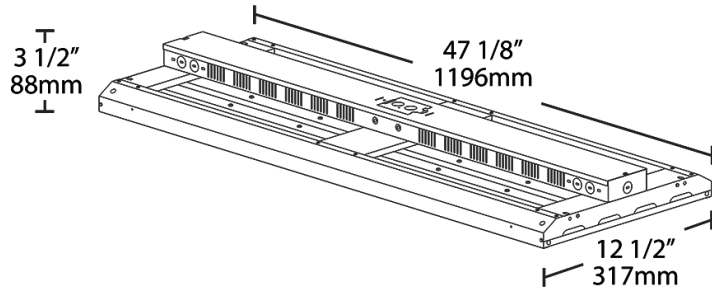

Technical Specifications (continued)

Electrical

Surge Protection:

2.5kV
For areas prone to surges, upgrade to 10kV surge protection available

Other

5 Yr Limited Warranty:

The RAB 5-year, limited warranty covers light output, driver performance and paint finish. RAB's warranty is subject to all terms and conditions found at rablighting.com/warranty.

Buy American Act Compliance:

RAB values USA manufacturing! Upon request, RAB may be able to manufacture this product to be compliant with the Buy American Act (BAA). Please contact customer service to request a quote for the product to be made BAA compliant.

Dimensions

Features

- High efficiency. Low price.
- Ideal for industrial warehouse spaces
- 100,000 hour LED lifespan
- 5-Year, Limited Warranty