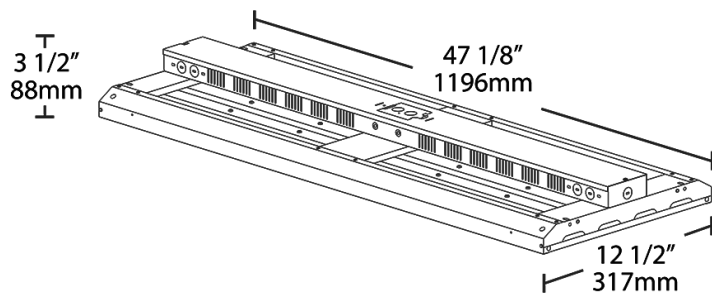

Dimensions

Features

- High efficiency. Low price.
- Ideal for industrial warehouse spaces
- 100,000 hour LED lifespan
- 5-Year, Limited Warranty