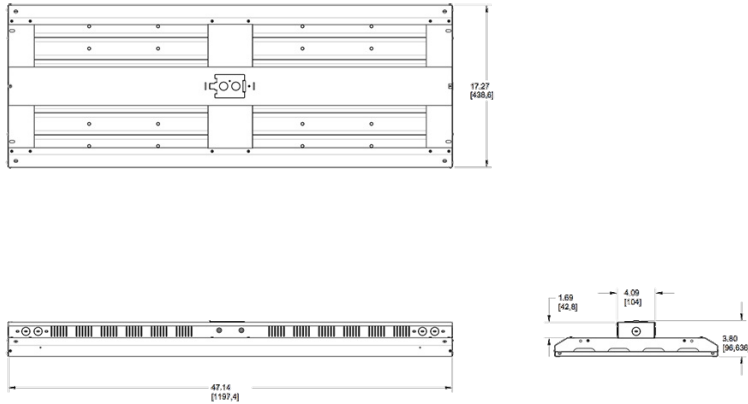

Dimensions

Features

- High efficiency. Low price.
- Rated for high ambient environments up to 55° C
- Available with factory-installed Lightcloud controls
- Ideal for industrial warehouse spaces
- 50,000 hour LED lifespan
- 5-year limited warranty

Ordering Matrix

Family	Length	Wattage	Color Temp	Voltage	Control Options	Battery Backup	Cord & Plug
ARBAY	4	260	N				/8CP2
	2 = 2 ft. 4 = 4 ft/	90 = 90W 125 = 125W 175 = 175W 260 = 260W	Blank = 5000K (Cool) N = 4000K (Neutral)	Blank = 120-277V /480 = 480V	Blank = No Control Option /LCS = LCHBSENSE w/ mounting arm (120V - 277V) /LOS = LOSBAY800 w/ mounting arm (480V not available) /LC = Lightcloud (120V - 277V)	Blank = No Battery Backup /E2 = Battery Backup (120V - 277V)	Blank = No cord and plug /8C = 8 ft. cord, no plug /8CP = 8 ft. cord & straight plug, 120V /8CP2 = 8 ft. cord & straight plug, 277V /8CPT2 = 8 ft. cord & twistlock, 277V /8CPT4 = 8 ft. cord & twistlock, 480V