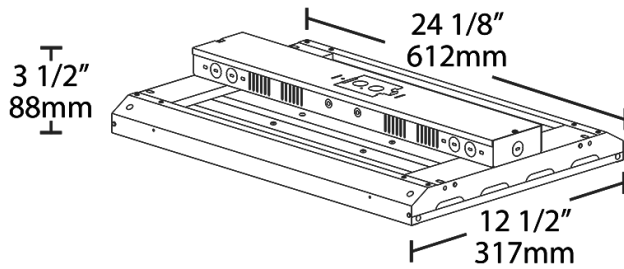

Technical Specifications (continued)

Other

Buy American Act Compliance:

RAB values USA manufacturing! Upon request, RAB may be able to manufacture this product to be compliant with the Buy American Act (BAA). Please contact customer service to request a quote for the product to be made BAA compliant.

Dimensions

Features

- High efficiency. Low price.
- Ideal for industrial warehouse spaces
- 100,000 hour LED lifespan
- 5-Year, Limited Warranty

Ordering Matrix

Family	Length	Wattage	Color Temp	Voltage	Control Options	Emergency Options	Other Options
ARBAY	2 2 = 2 ft.	95 95 = 95W 120 = 120W 145 = 145W 160 = 160W	N Blank = 5000K (Cool) N = 4000K (Neutral)	Blank = 120-277V, 0-10V Dimming /480 = 480V, 0-10V Dimming	Blank = No Options /PIR = 120-277V, Passive Infrared Occupancy Sensor /LC = 120-277V, Lightcloud Control /LCS = 120-277V, Lightcloud Motion Sensor	Blank = No Options /E2 = 120-277V, Emergency Battery ¹	/8CP2 Blank = No Options /SP10 = 10kV Surge Protection /8C = 8' Cord only ² /8CP = 8' Cord, Straight Blade Plug 120V, NEMA 5-15P ³ /8CP2 = 8' Cord, Straight Blade Plug 277V, NEMA 7-15P ³ /8CPT = 8' Cord, Twistlock Plug 120V, NEMA L5-15P ³ /8CPT2 = 8' Cord, Twistlock Plug 277V, NEMA L7-15P ³ /8CPT4 = 8' Cord, Twistlock Plug 480V, NEMA L8-20P ³

¹ For battery backup models with cord and plug dimming is not possible

² For cord only (8C) models, a 5 conductor cable will be used to make dimming possible

³ For cord and plug (8CP, 8CP2, 8CPT, 8CPT2, 8CPT4) models 0-10V dimming is not possible