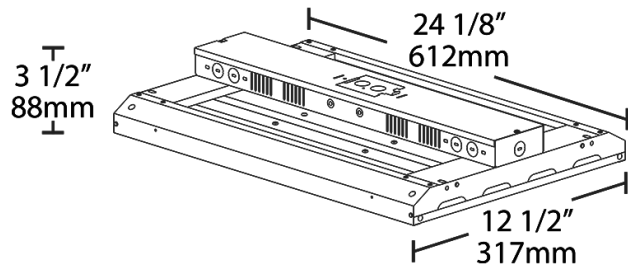

Dimensions

Features

- High efficiency. Low price.
- Ideal for industrial warehouse spaces
- 100,000 hour LED lifespan
- 5-Year, Limited Warranty