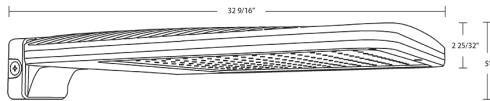

IP Rating:

Ingress protection rating of IP66 for dust and water

Cold Weather Starting:

The minimum starting temperature is -40°C (-40°F)

Ambient Temperature:

Suitable for use in up to 40°C (104°F)

Housing:

Die-cast aluminum

Mounting:

Wall mount

Lens:

Polycarbonate lens

Reflector:

Aluminum reflector with white polycarbonate

Vibration Rating:

3G vibration rating per ANSI C136.31

Effective Projected Area:

EPA = 0.53

Gaskets:

High-temperature silicone gaskets

Finish:

Formulated for high durability and long-lasting color

Green Technology:

Mercury and UV free. RoHS-compliant components.

Other

Warranty:

RAB warrants that our LED products will be free from defects in materials and workmanship for a period of ten (10) years from the date of delivery to the end user, including coverage of light output, color stability, driver performance and fixture finish. RAB's warranty is subject to all terms and conditions found at rablighting.com/warranty.

Buy American Act Compliance:

RAB values USA manufacturing! Upon request, RAB may be able to manufacture this product to be compliant with the Buy American Act (BAA). Please contact customer service to request a quote for the product to be made BAA compliant.

Equivalency:

Equivalent to 1,500W Metal Halide

Dimensions

Features

- 0-10V dimmable standard
- IP66 Rated
- 100,000-Hour LED lifespan
- 10-Year, No-Compromise Warranty