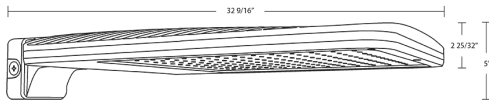

IP Rating:

Ingress protection rating of IP66 for dust and water

Cold Weather Starting:

The minimum starting temperature is -40°C (-40°F)

Ambient Temperature:

Suitable for use in up to 40°C (104°F)

Housing:

Die-cast aluminum

Mounting:

Wall mount

Lens:

Polycarbonate lens

Reflector:

Aluminum reflector with white polycarbonate

Vibration Rating:

3G vibration rating per ANSI C136.31

Effective Projected Area:

EPA = 0.53

Gaskets:

High-temperature silicone gaskets

Finish:

Formulated for high durability and long-lasting color

Green Technology:

Mercury and UV free. RoHS-compliant components.

Other

Warranty:

RAB warrants that our LED products will be free from defects in materials and workmanship for a period of ten (10) years from the date of delivery to the end user, including coverage of light output, color stability, driver performance and fixture finish. RAB's warranty is subject to all terms and conditions found at rablighting.com/warranty.

Buy American Act Compliance:

RAB values USA manufacturing! Upon request, RAB may be able to manufacture this product to be compliant with the Buy American Act (BAA). Please contact customer service to request a quote for the product to be made BAA compliant.

Equivalency:

Equivalent to 1,500W Metal Halide

Dimensions

Features

- 0-10V dimmable standard
- IP66 Rated
- 100,000-Hour LED lifespan
- 10-Year, No-Compromise Warranty