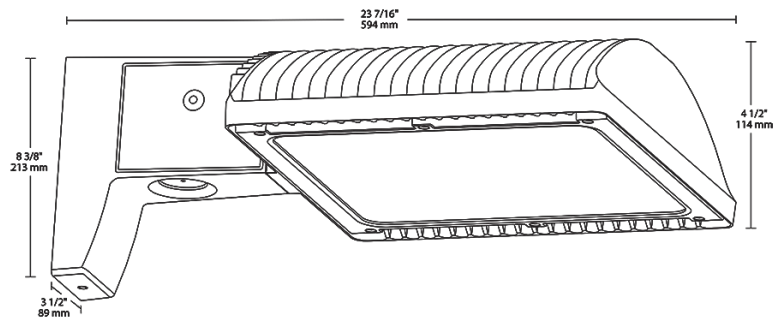

Technical Specifications (continued)

Other

Warranty:

RAB warrants that our LED products will be free from defects in materials and workmanship for a period of five (5) years from the date of delivery to the end user, including coverage of light output, color stability, driver performance and fixture finish. RAB's warranty is subject to all terms and conditions found at

Equivalency:

Replaces 200W Metal Halide

Buy American Act Compliance:

RAB values USA manufacturing! Upon request, RAB may be able to manufacture this product to be compliant with the Buy American Act (BAA). Please contact customer service to request a quote for the product to be made BAA compliant.

Optical

BUG Rating:

B0 U0 G1

Dimensions

Features

66% energy cost savings vs. HID

100,000-hour LED lifespan

5-Year, No Compromise Fixture Warranty and 10-Year, No Compromise Lightcloud Warranty