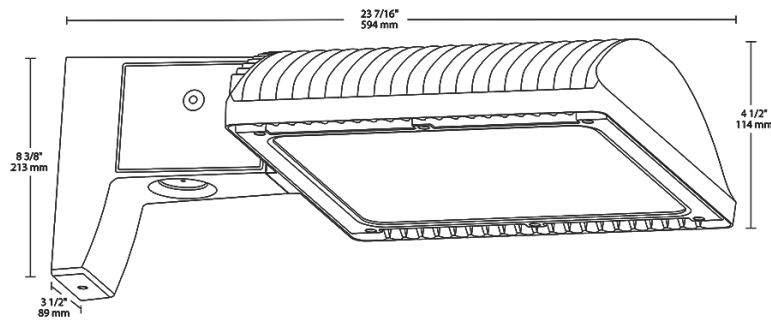

Technical Specifications (continued)

Other

Warranty:

RAB warrants that our LED products will be free from defects in materials and workmanship for a period of five (5) years from the date of delivery to the end user, including coverage of light output, color stability, driver performance and fixture finish. RAB's warranty is subject to all terms and conditions found at

Equivalency:

Replaces 200W Metal Halide

Buy American Act Compliance:

RAB values USA manufacturing! Upon request, RAB may be able to manufacture this product to be compliant with the Buy American Act (BAA). Please contact customer service to request a quote for the product to be made BAA compliant.

Optical

BUG Rating:

B1 U0 G2

Dimensions

Features

66% energy cost savings vs. HID

100,000-hour LED lifespan

5-Year, No Compromise Fixture Warranty and 10-Year, No Compromise Lightcloud Warranty