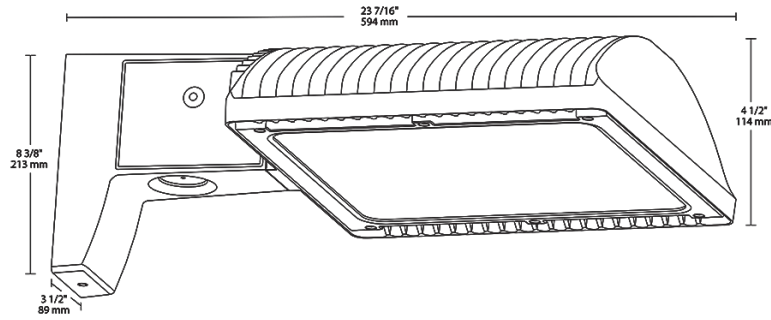

Technical Specifications (continued)

Other

Equivalency:

Replaces 320W Metal Halide

Buy American Act Compliance:

RAB values USA manufacturing! Upon request, RAB may be able to manufacture this product to be compliant with the Buy American Act (BAA). Please contact customer service to request a quote for the product to be made BAA compliant.

Optical

BUG Rating:

B2 U0 G2

Dimensions

Features

66% energy cost savings vs. HID

100,000-hour LED lifespan

5-Year, No Compromise Fixture Warranty and 10-Year, No Compromise Lightcloud Warranty