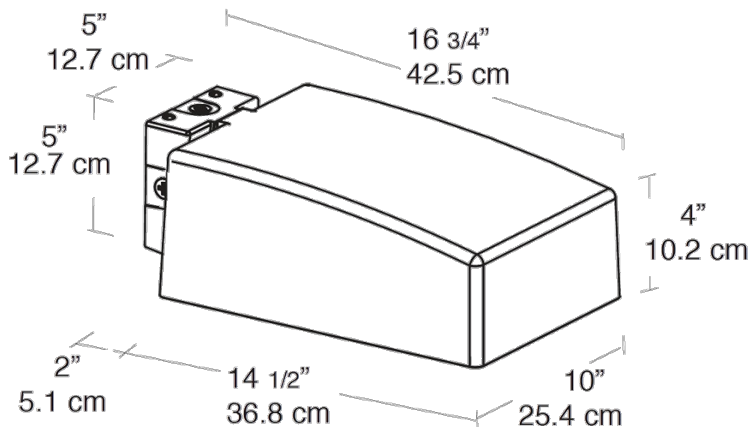

Effective Projected Area:

EPA = 0.8 With House Side Shield = 1.5

Other

Patents:

The design of the AJ Area Light is protected by U.S. Patents D579,140, D579,141, D591,445, Canada patents D127,031, D127,040, D127,045, China patents ZL200830143714.3, ZL200830143713.9, ZL200830143712.4, Mexico patents 27395, 28572, 28577 and Taiwan patents D129,808 and D131,622

Socket:

HID Porcelain 4KV Pulse rated Medium base. Corrosion resistant screw shell with spring loaded center contact.

Dimensions

Features

- For use at 10' - 15' mounting height
- Sleek design for low EPA
- Heavy duty die cast aluminum housing and door
- 4kv pulse rated socket
- Hydroformed reflector
- Silicone gasket seals optical compartment
- Lamp supplied