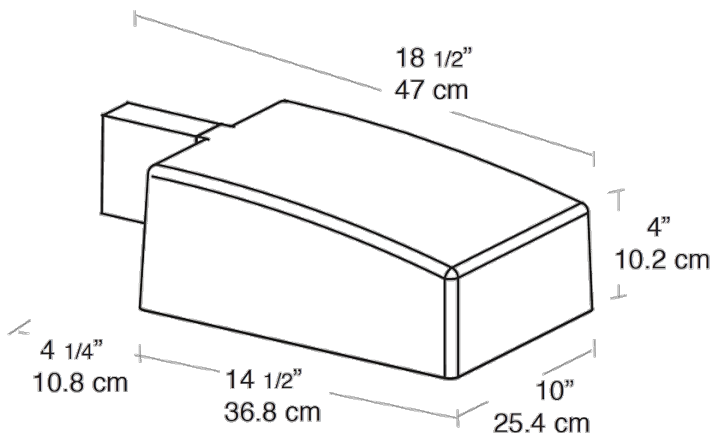

**Dimensions**

**Features**

- For use at 10' - 15' mounting height
- Sleek design for low EPA
- Heavy duty die cast aluminum housing and door
- 4kv pulse rated socket
- Hydroformed reflector
- Silicone gasket seals optical compartment
- Lamp supplied