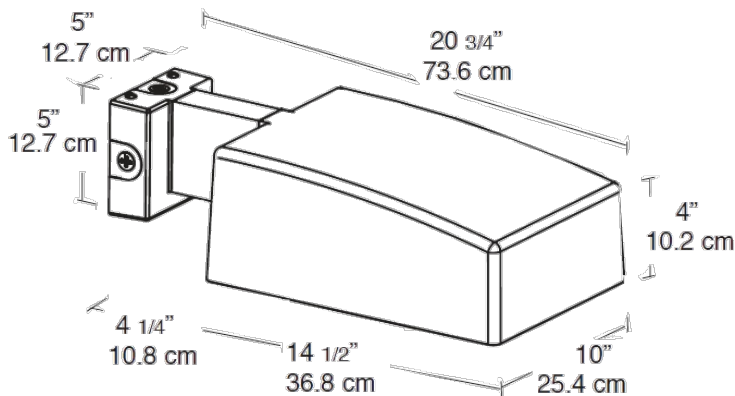

Dimensions

Features

- For use at 10' - 15' mounting height
- Sleek design for low EPA
- Heavy duty die cast aluminum housing and door
- 4kv pulse rated socket
- Hydroformed reflector
- Silicone gasket seals optical compartment
- Lamp supplied