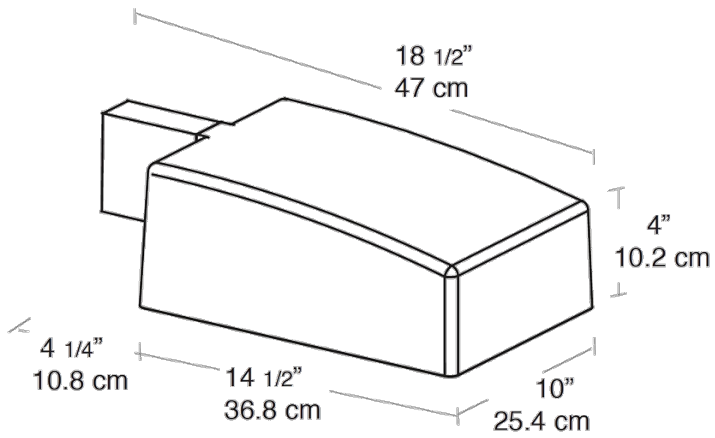

Project:	Type:
Prepared By:	Date:

Lamp Info		Ballast Info	
Type:	ED17	Type:	R-NPF 120V
Watts:	50W	120V:	1.8/1.2A
Shape/Size:	N/A	208V:	N/A
Base:	N/A	240V:	N/A
ANSI:	N/A	277V:	N/A
Hours:	24,000	Input Watts:	62W
Lamp Lumens:	4,000	Efficiency:	81%
Efficacy:	65 LPW		

Dimensions

Features

- For use at 10' - 15' mounting height
- Sleek design for low EPA
- Heavy duty die cast aluminum housing and door
- 4kv pulse rated socket
- Hydroformed reflector
- Silicone gasket seals optical compartment
- Lamp supplied