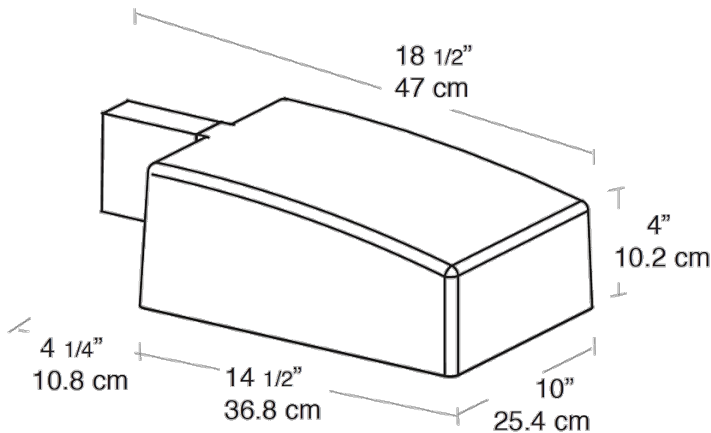

**Dimensions**

**Features**

- For use at 10' - 15' mounting height
- Sleek design for low EPA
- Heavy duty die cast aluminum housing and door
- 4kv pulse rated socket
- Hydroformed reflector
- Silicone gasket seals optical compartment
- Lamp supplied