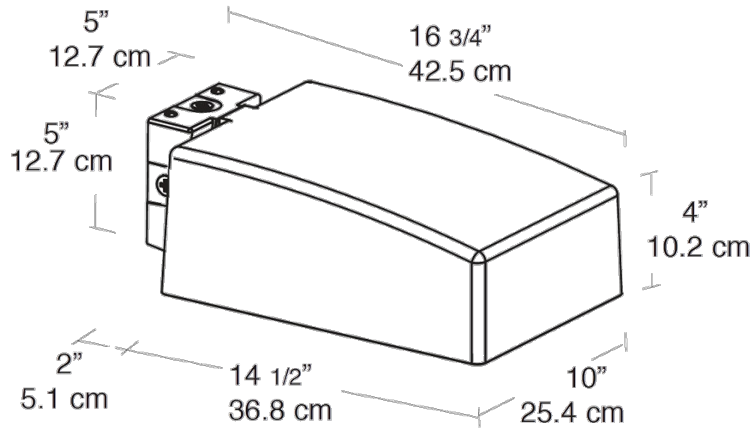

AJSH70FXQT/PCT

Dimensions

Features

- For use at 10' - 15' mounting height
- Sleek design for low EPA
- Heavy duty die cast aluminum housing and door
- 4kv pulse rated socket
- Hydroformed reflector
- Silicone gasket seals optical compartment
- Lamp supplied