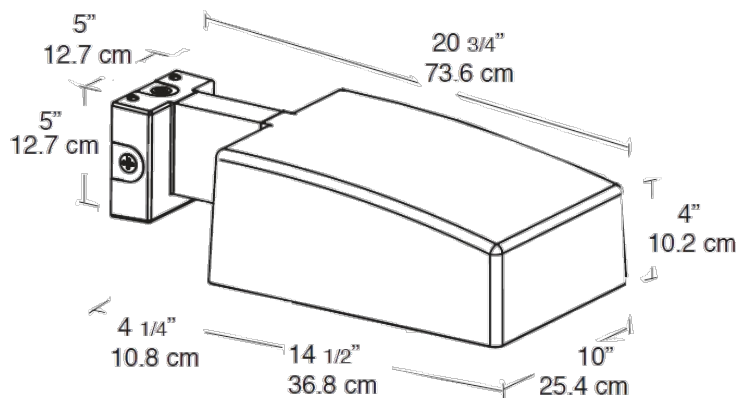

Dimensions

Features

- For use at 10' - 15' mounting height
- Sleek design for low EPA
- Heavy duty die cast aluminum housing and door
- 4kv pulse rated socket
- Hydroformed reflector
- Silicone gasket seals optical compartment
- Lamp supplied