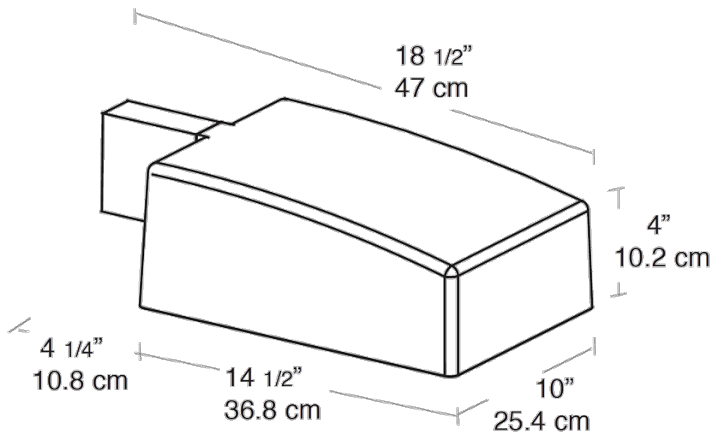

## Dimensions

## Features

- For use at 10' - 15' mounting height
- Sleek design for low EPA
- Heavy duty die cast aluminum housing and door
- 4kv pulse rated socket
- Hydroformed reflector
- Silicone gasket seals optical compartment
- Lamp supplied