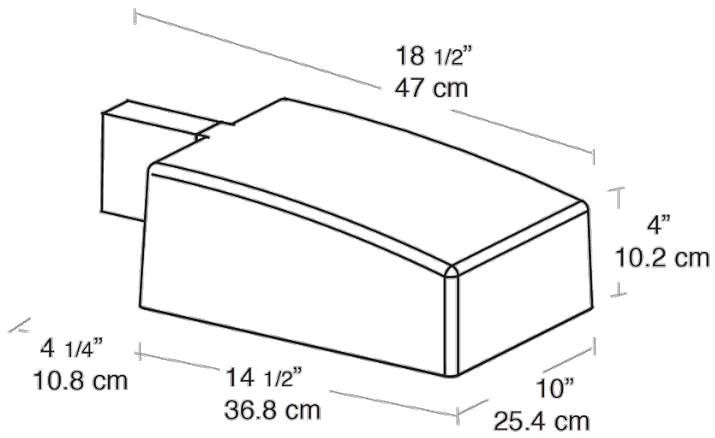

Dimensions

Features

- For use at 10' - 15' mounting height
- Sleek design for low EPA
- Heavy duty die cast aluminum housing and door
- 4kv pulse rated socket
- Hydroformed reflector
- Silicone gasket seals optical compartment
- Lamp supplied