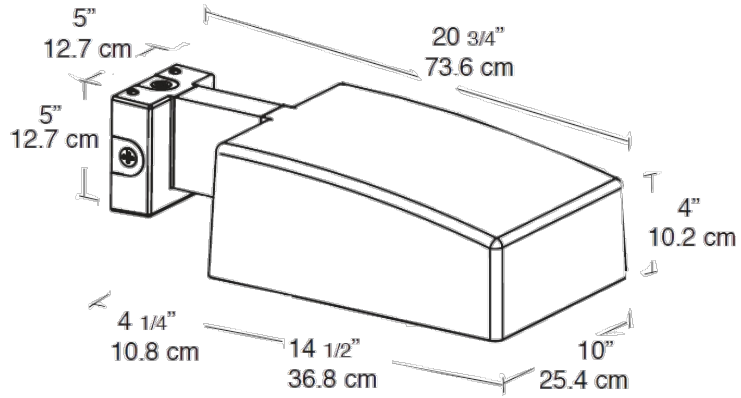

Dimensions

Features

- For use at 10' - 15' mounting height
- Sleek design for low EPA
- Heavy duty die cast aluminum housing and door
- 4kv pulse rated socket
- Hydroformed reflector
- Silicone gasket seals optical compartment
- Lamp supplied