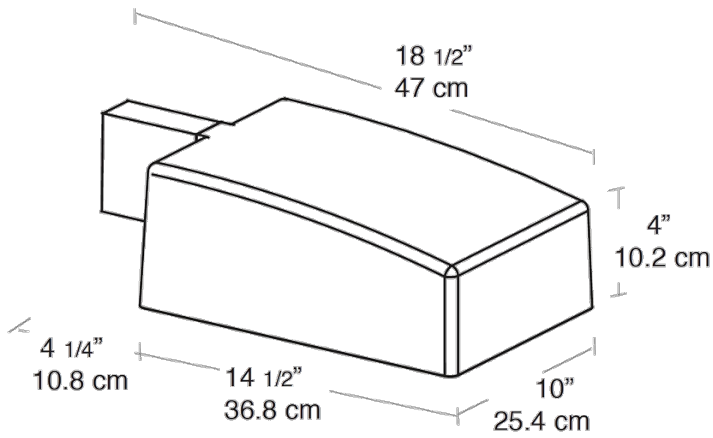

Dimensions

Features

- For use at 10' - 15' mounting height
- Sleek design for low EPA
- Heavy duty die cast aluminum housing and door
- 4kv pulse rated socket
- Hydroformed reflector
- Silicone gasket seals optical compartment
- Lamp supplied