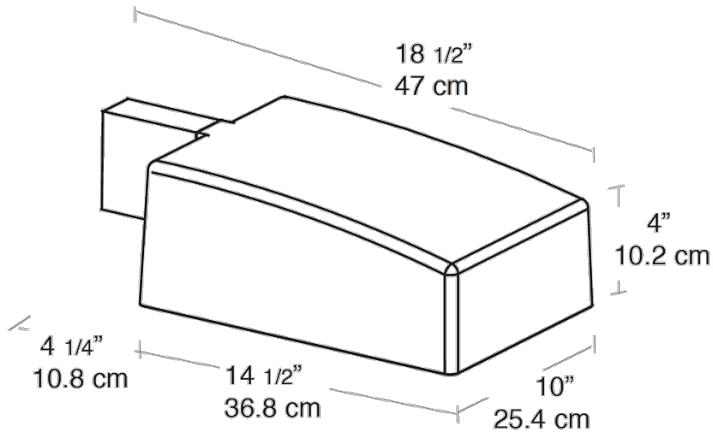

Dimensions

Features

- For use at 10' - 15' mounting height
- Sleek design for low EPA
- Heavy duty die cast aluminum housing and door
- 4kv pulse rated socket
- Hydroformed reflector
- Silicone gasket seals optical compartment
- Lamp supplied