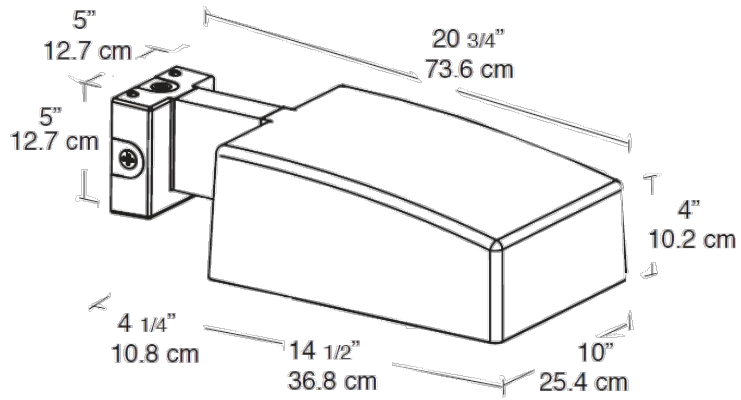

Effective Projected Area:

EPA = 0.8 With House Side Shield = 1.5

Other

Patents:

The design of the AJ Area Light is protected by U.S. Patents D579,140, D579,141, D591,445, Canada patents D127,031, D127,040, D127,045, China patents ZL200830143714.3, ZL200830143713.9, ZL200830143712.4, Mexico patents 27395, 28572, 28577 and Taiwan patents D129,808 and D131,622

This product is a COTS item manufactured in the United States, and is compliant with the Trade Agreements Act.

GSA Schedule:

Suitable in accordance with FAR Subpart 25.4.

Dimensions

Features

- For use at 10' - 15' mounting height
- Sleek design for low EPA
- Heavy duty die cast aluminum housing and door
- 4kv pulse rated socket
- Hydroformed reflector
- Silicone gasket seals optical compartment
- Lamp supplied