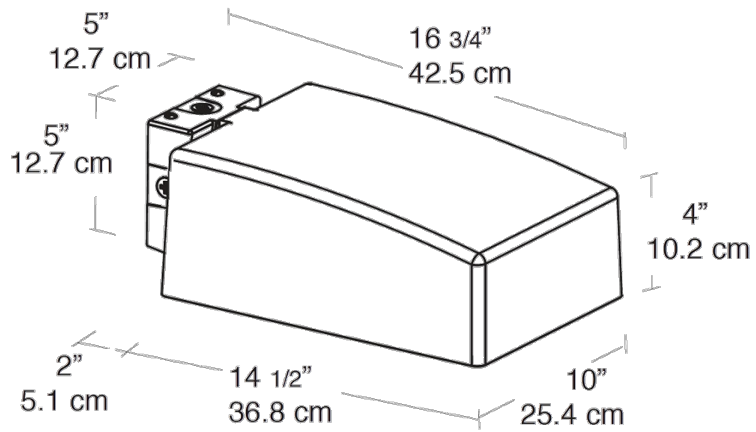

This product is a COTS item manufactured in the United States, and is compliant with the Trade Agreements Act.

GSA Schedule:

Suitable in accordance with FAR Subpart 25.4.

Dimensions

Features

- For use at 10' - 15' mounting height
- Sleek design for low EPA
- Heavy duty die cast aluminum housing and door
- 4kv pulse rated socket
- Hydroformed reflector
- Silicone gasket seals optical compartment
- Lamp supplied